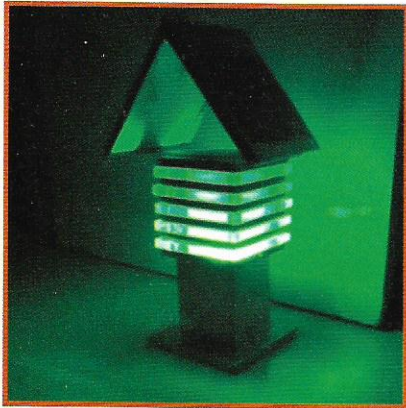

## SOLAR GARDEN LIGHT - 4W

### Description :

- ▶ Solar Garden Light- 4W Ultra Bright LED
- ▶ Battery - 6V 4.5Ah VRLA
- ▶ Solar Panel- 3W
- ▶ Back Up Time: 14 Hours, 6 Hours full Bright, 8 Hours dim Light
- ▶ Auto On-Off System

## SOLAR GARDEN LIGHT - 8W