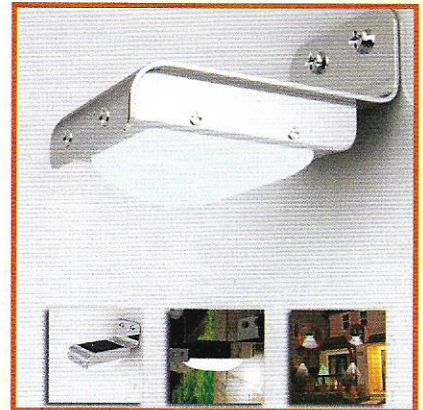

SOLAR PUSH CART LIGHT

Description :

- 8W Solar LED Light
- 6V Battery with 6 Months Warranty
- 5W Solar Plate with 5 Years warranty and Powder Coated Stand
- 5 Meter Cable with connector
- Hardware